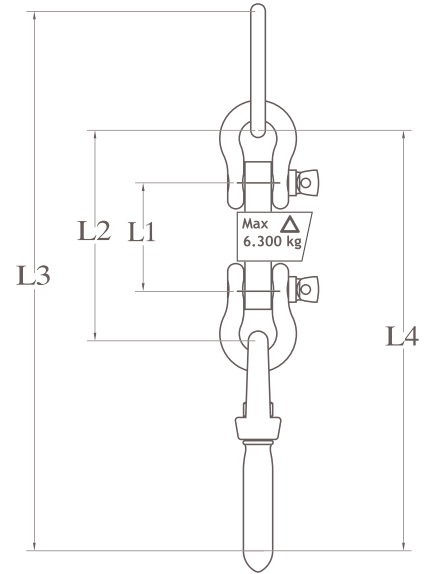

# Electronic Crane Scale AGE-120

Revisión 01 | Reviewed by JN

airpes®

Infrared telecommander

Charger

## General information:

The AGE-120 electronic crane scale has been designed to be hung up from the hook of the overhead travelling crane, arm crane, crane vehicle, tower crane, etc. from where it is going to work.

It is an appropriate device for the control of entering and leaving of a product, control of storage, checking of the stock, etc.

The AGE-120 has the option of retro-illumination and memorisation of weighings through the incorporation of an infrared commander.

Accuracy: +/- 0,1%

Capacity (kg)	Step (kg)	Dimensions (mm)				Total weight (kg)	
		L1	L2	L3	L4	Sin acc.	Con acc.
500	0,2	134	244	504	379	3,5	5,2
1000	0,5	134	244	549	399	3,5	6,2
2000	1	134	244	549	399	3,5	6,2
3200	1	146	336	706	526	4,5	8,2
5000	2	160	350	720	540	5,9	10,5
6300	2	160	350	720	594	5,9	16,5
10000	5	174	449	949	724	7,2	24